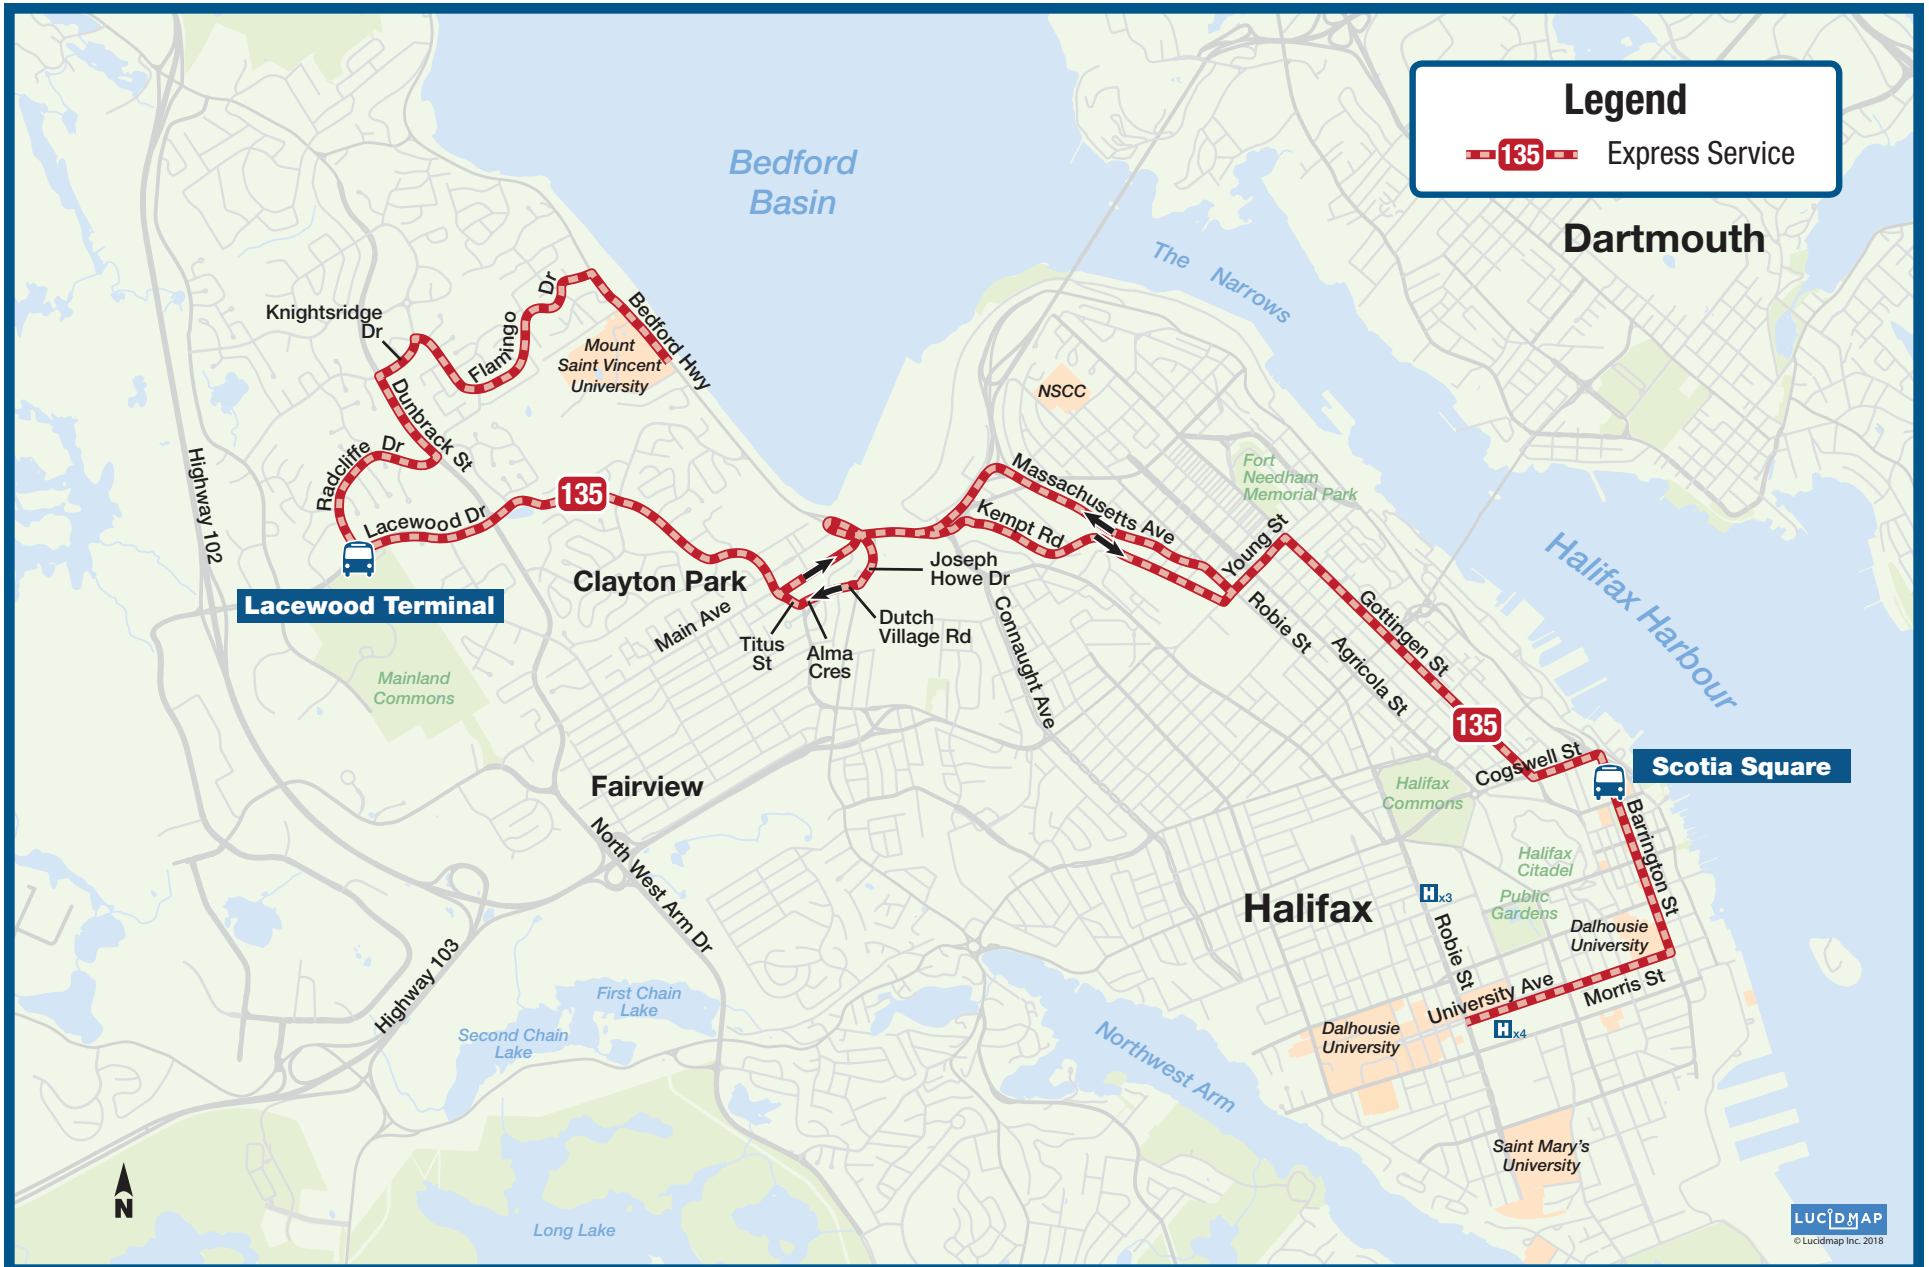

135

Flamingo Express

Effective Date: August 20, 2018