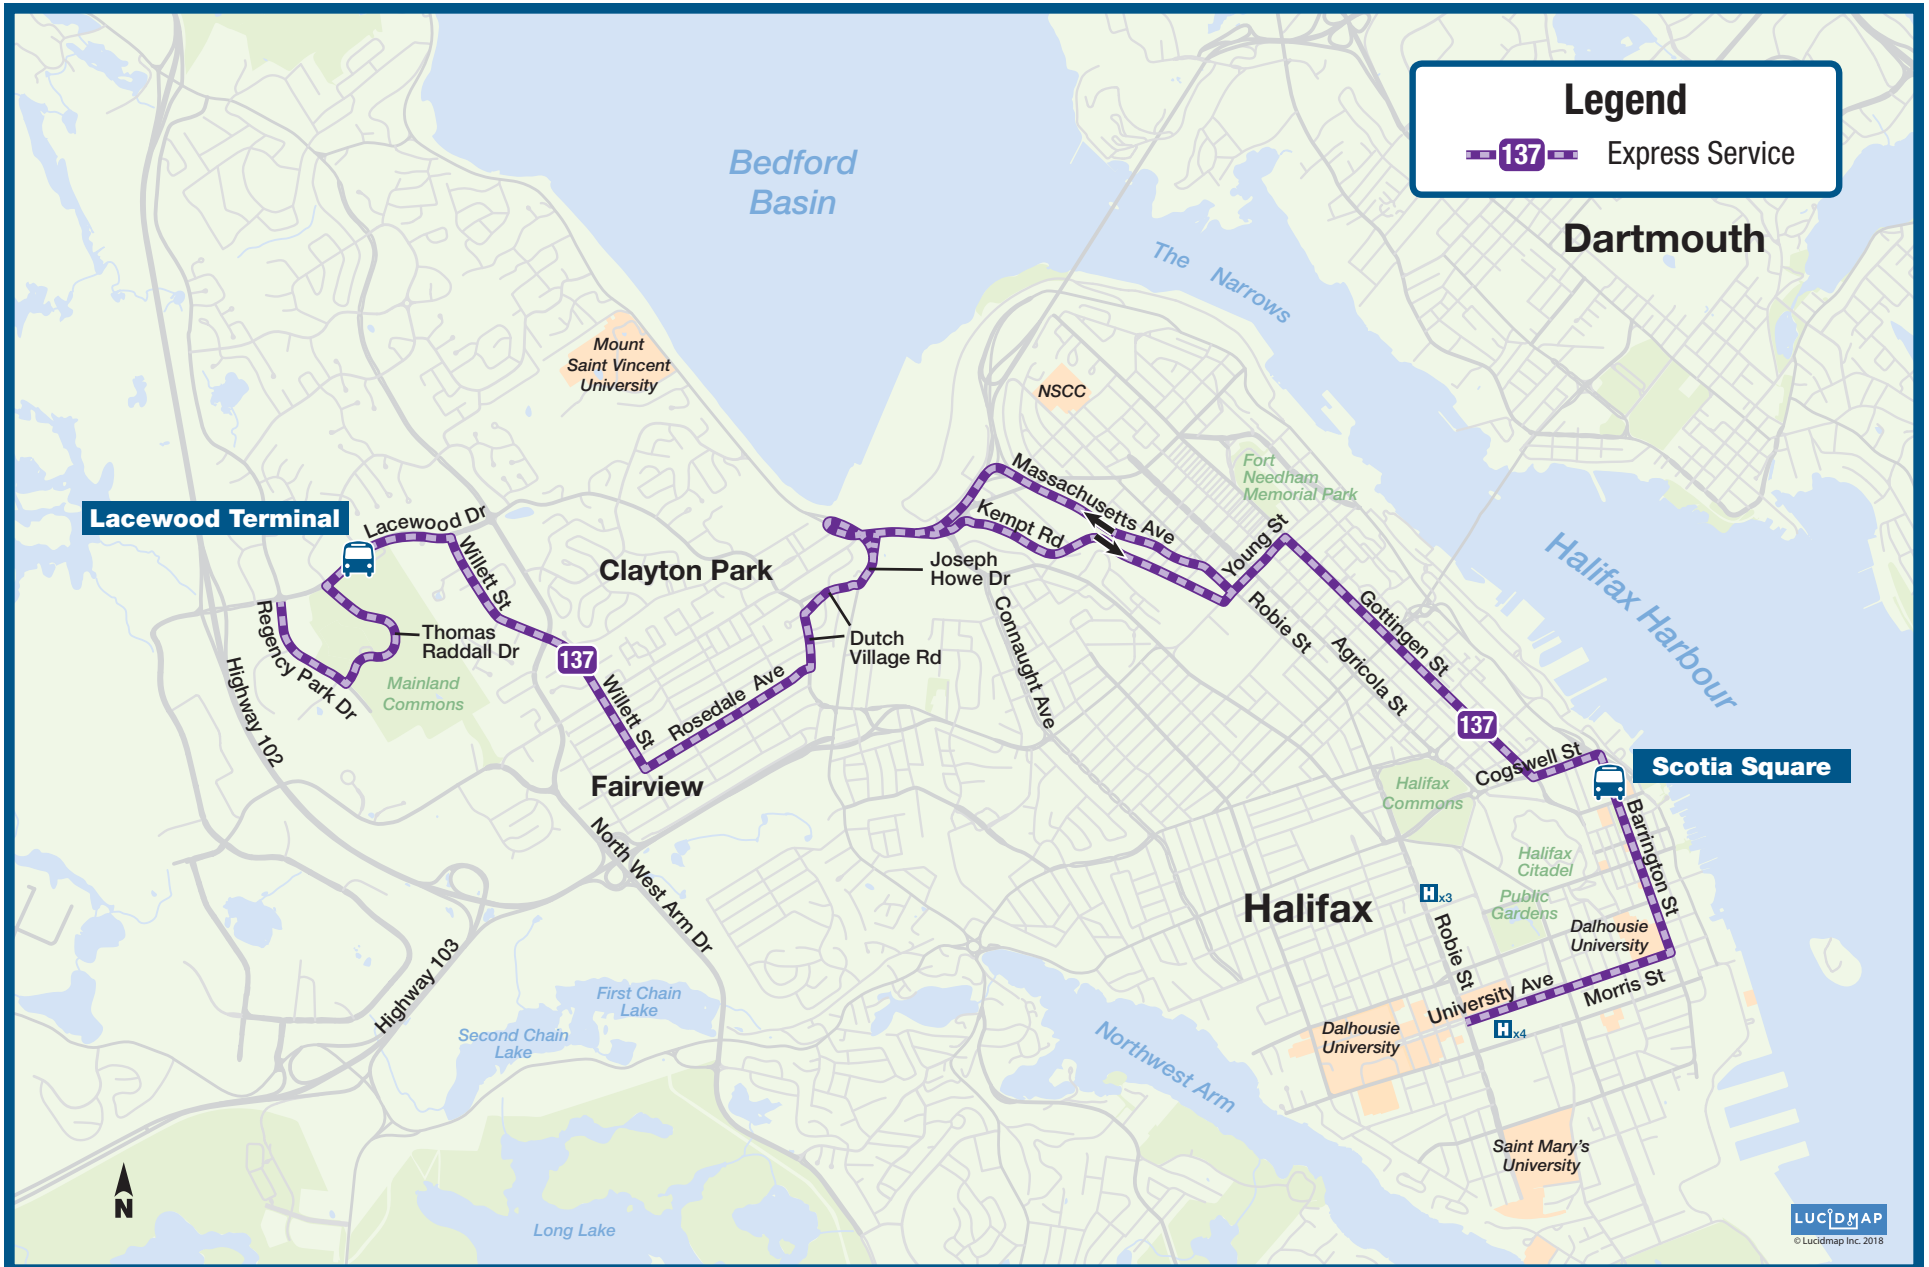

137

Clayton Park Express

Effective Date: August 20, 2018