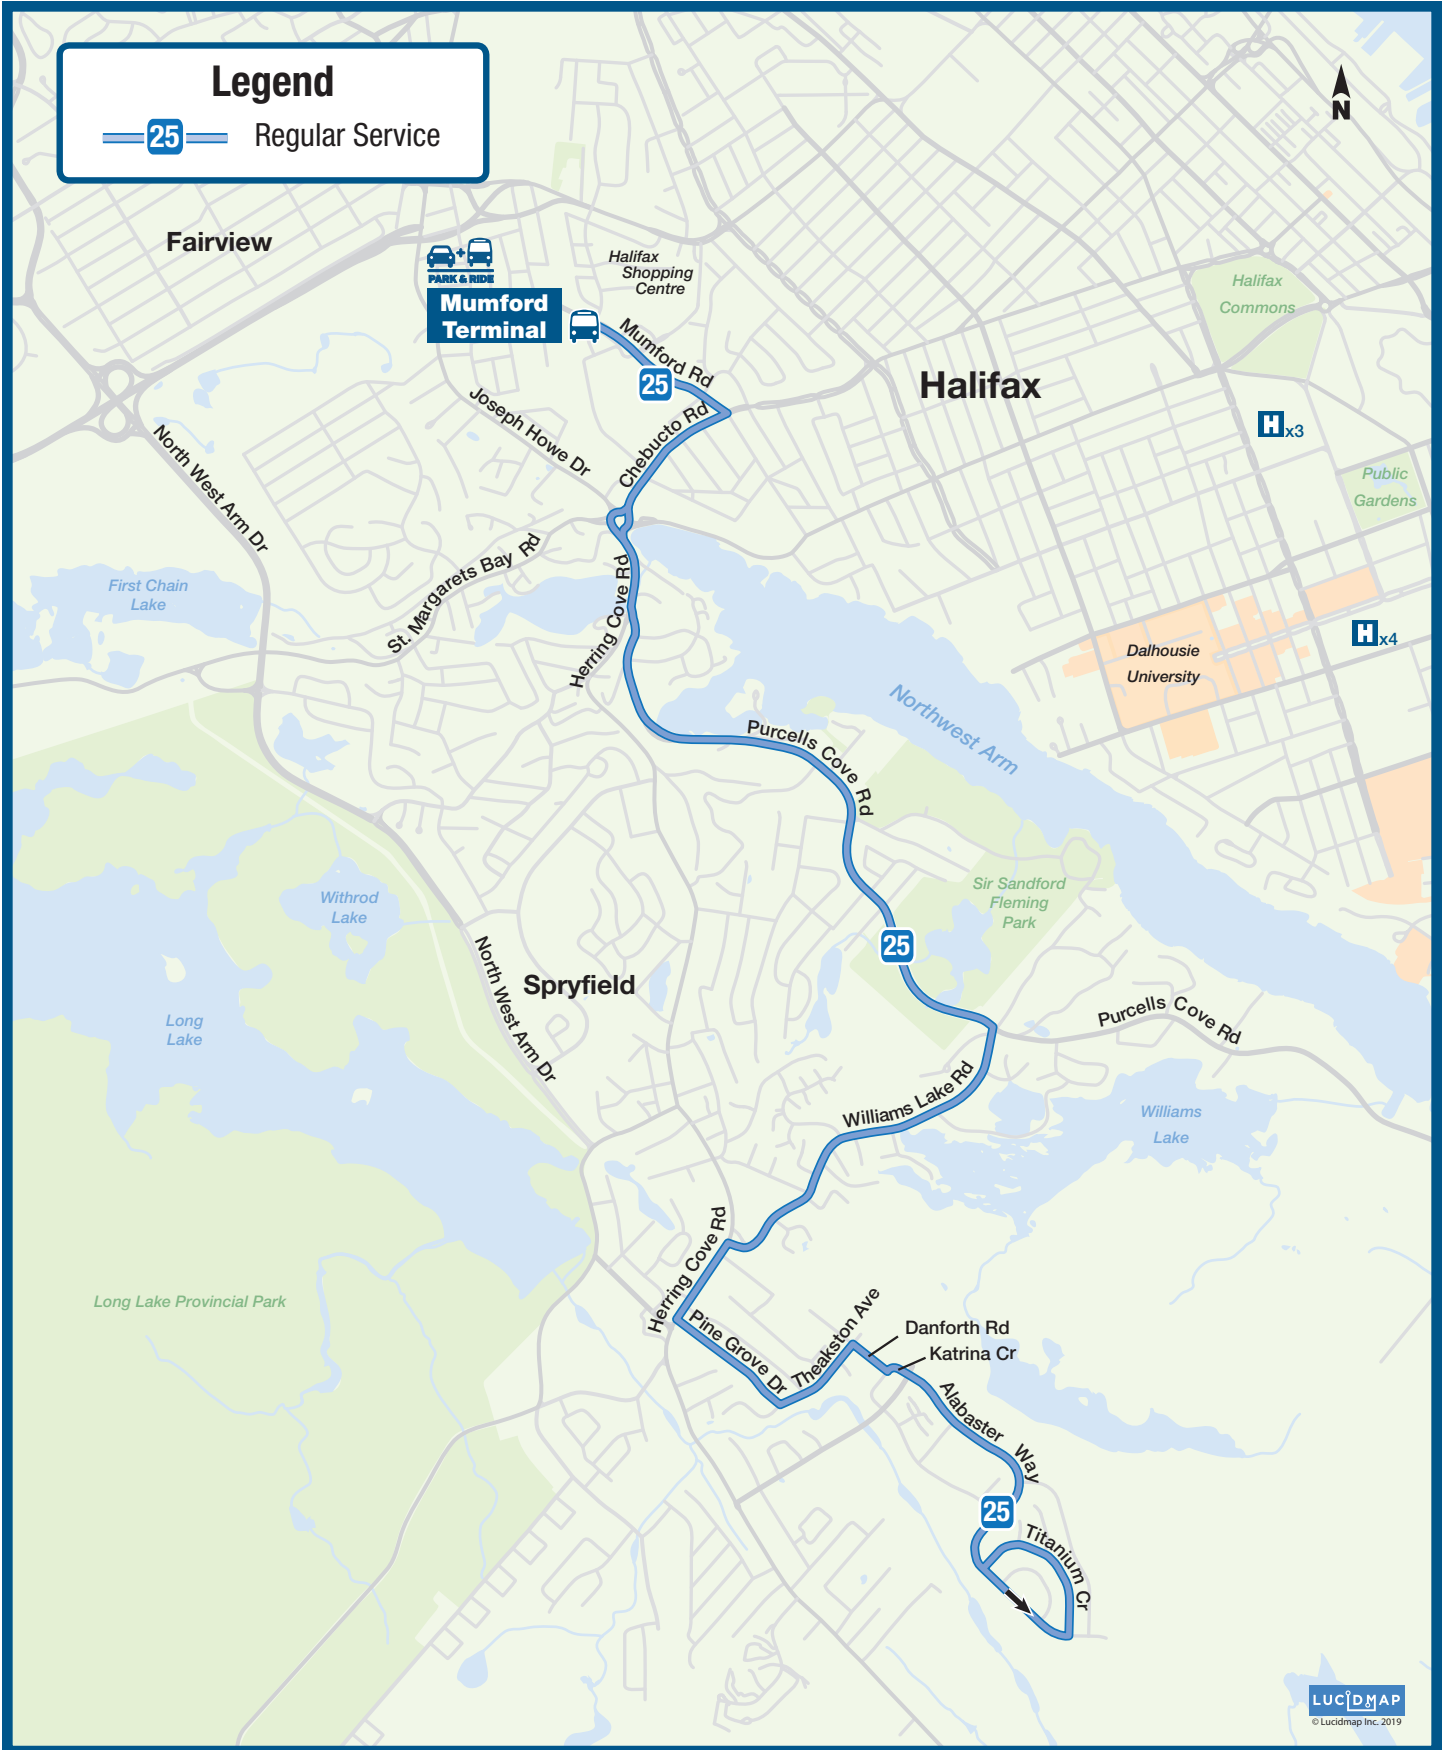

Legend

25 Regular Service

LUCIDMAP © Lucidmap Inc. 2019