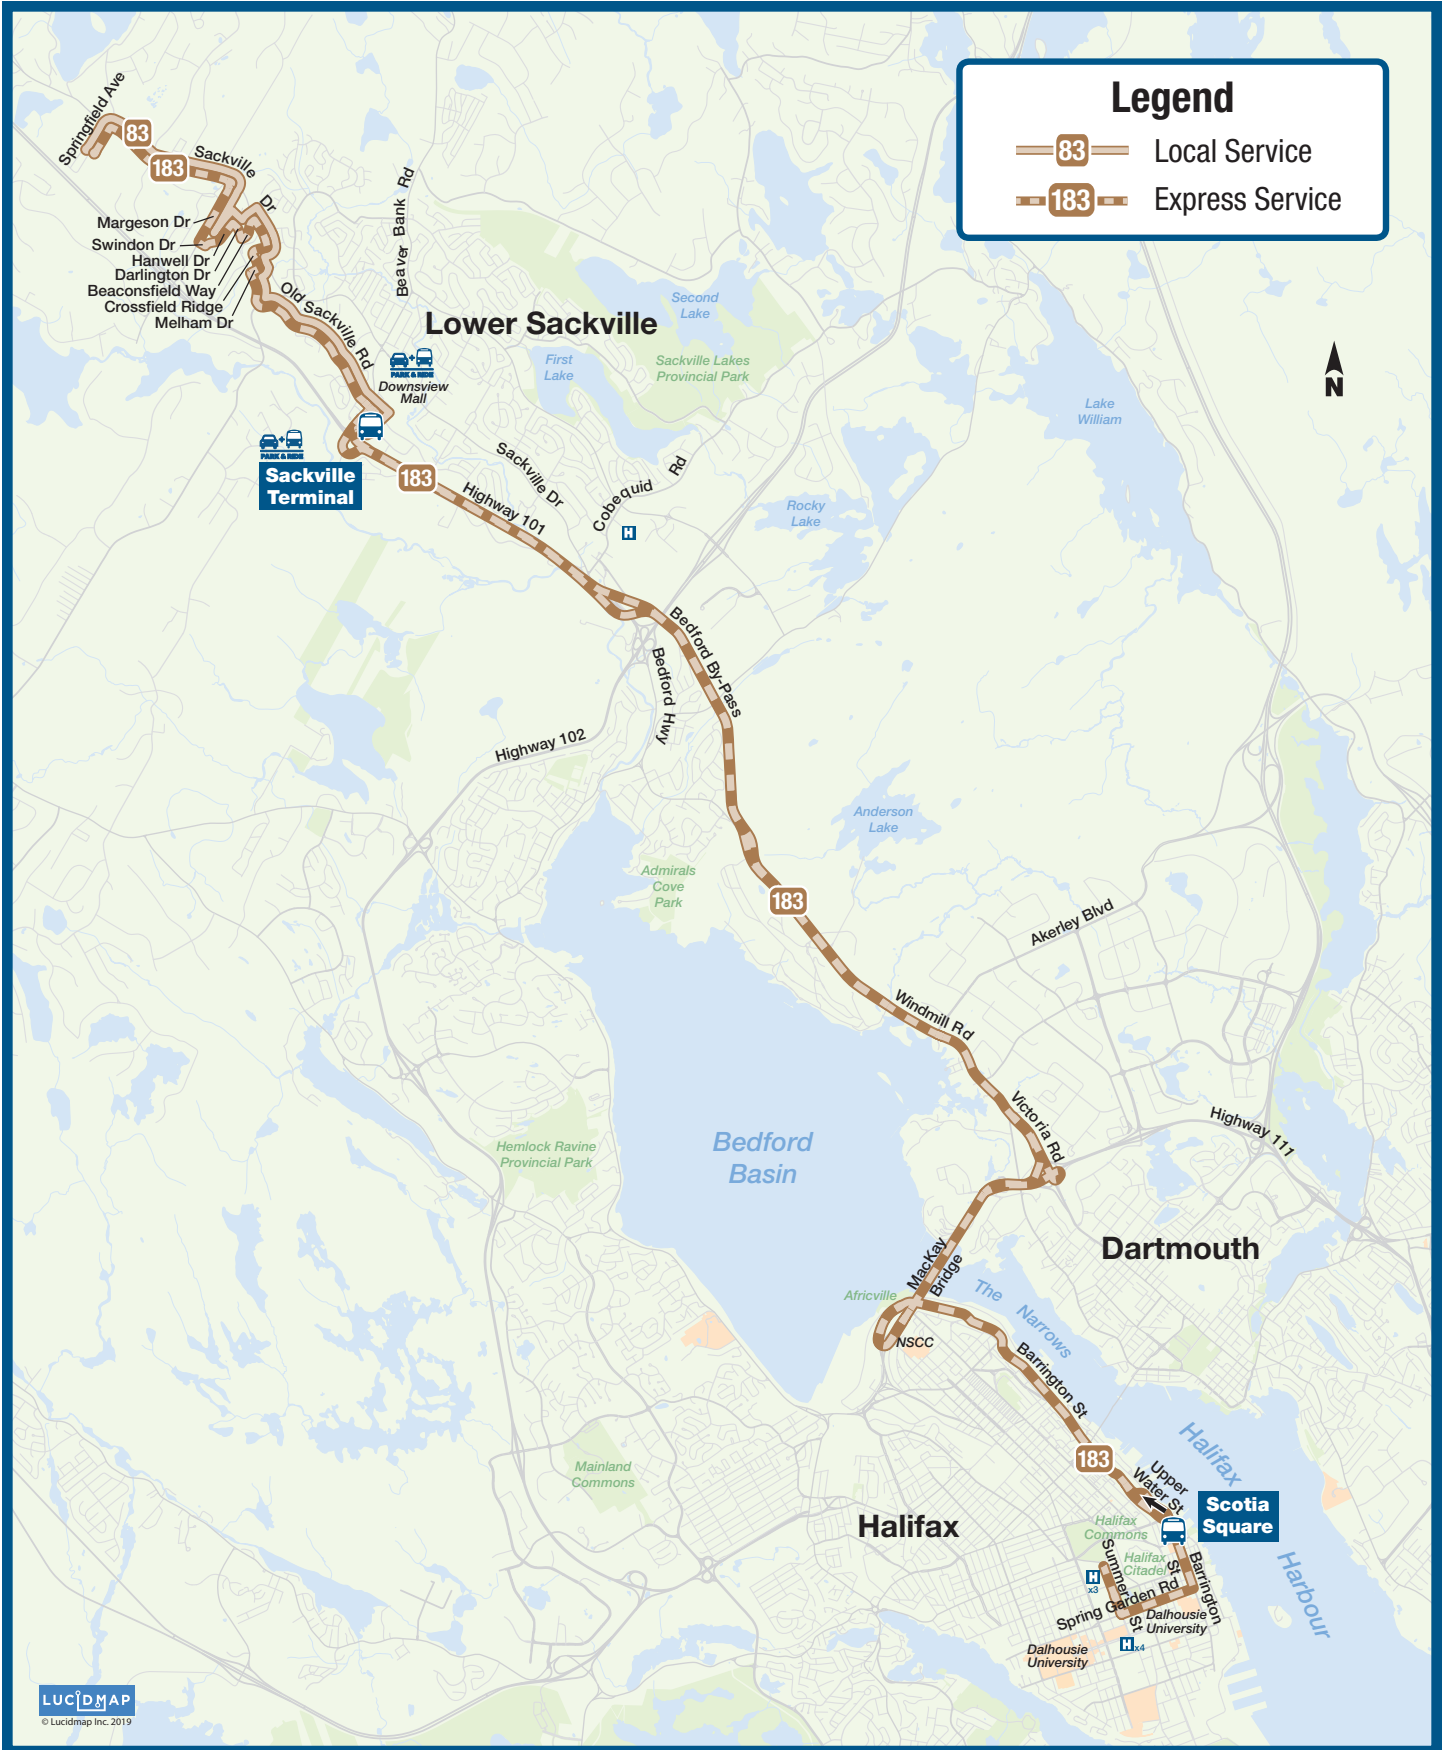

83

Springfield

183

Springfield Express

HALIFAX
TRANSIT

Legend

- 83 Local Service
- 183 Express Service