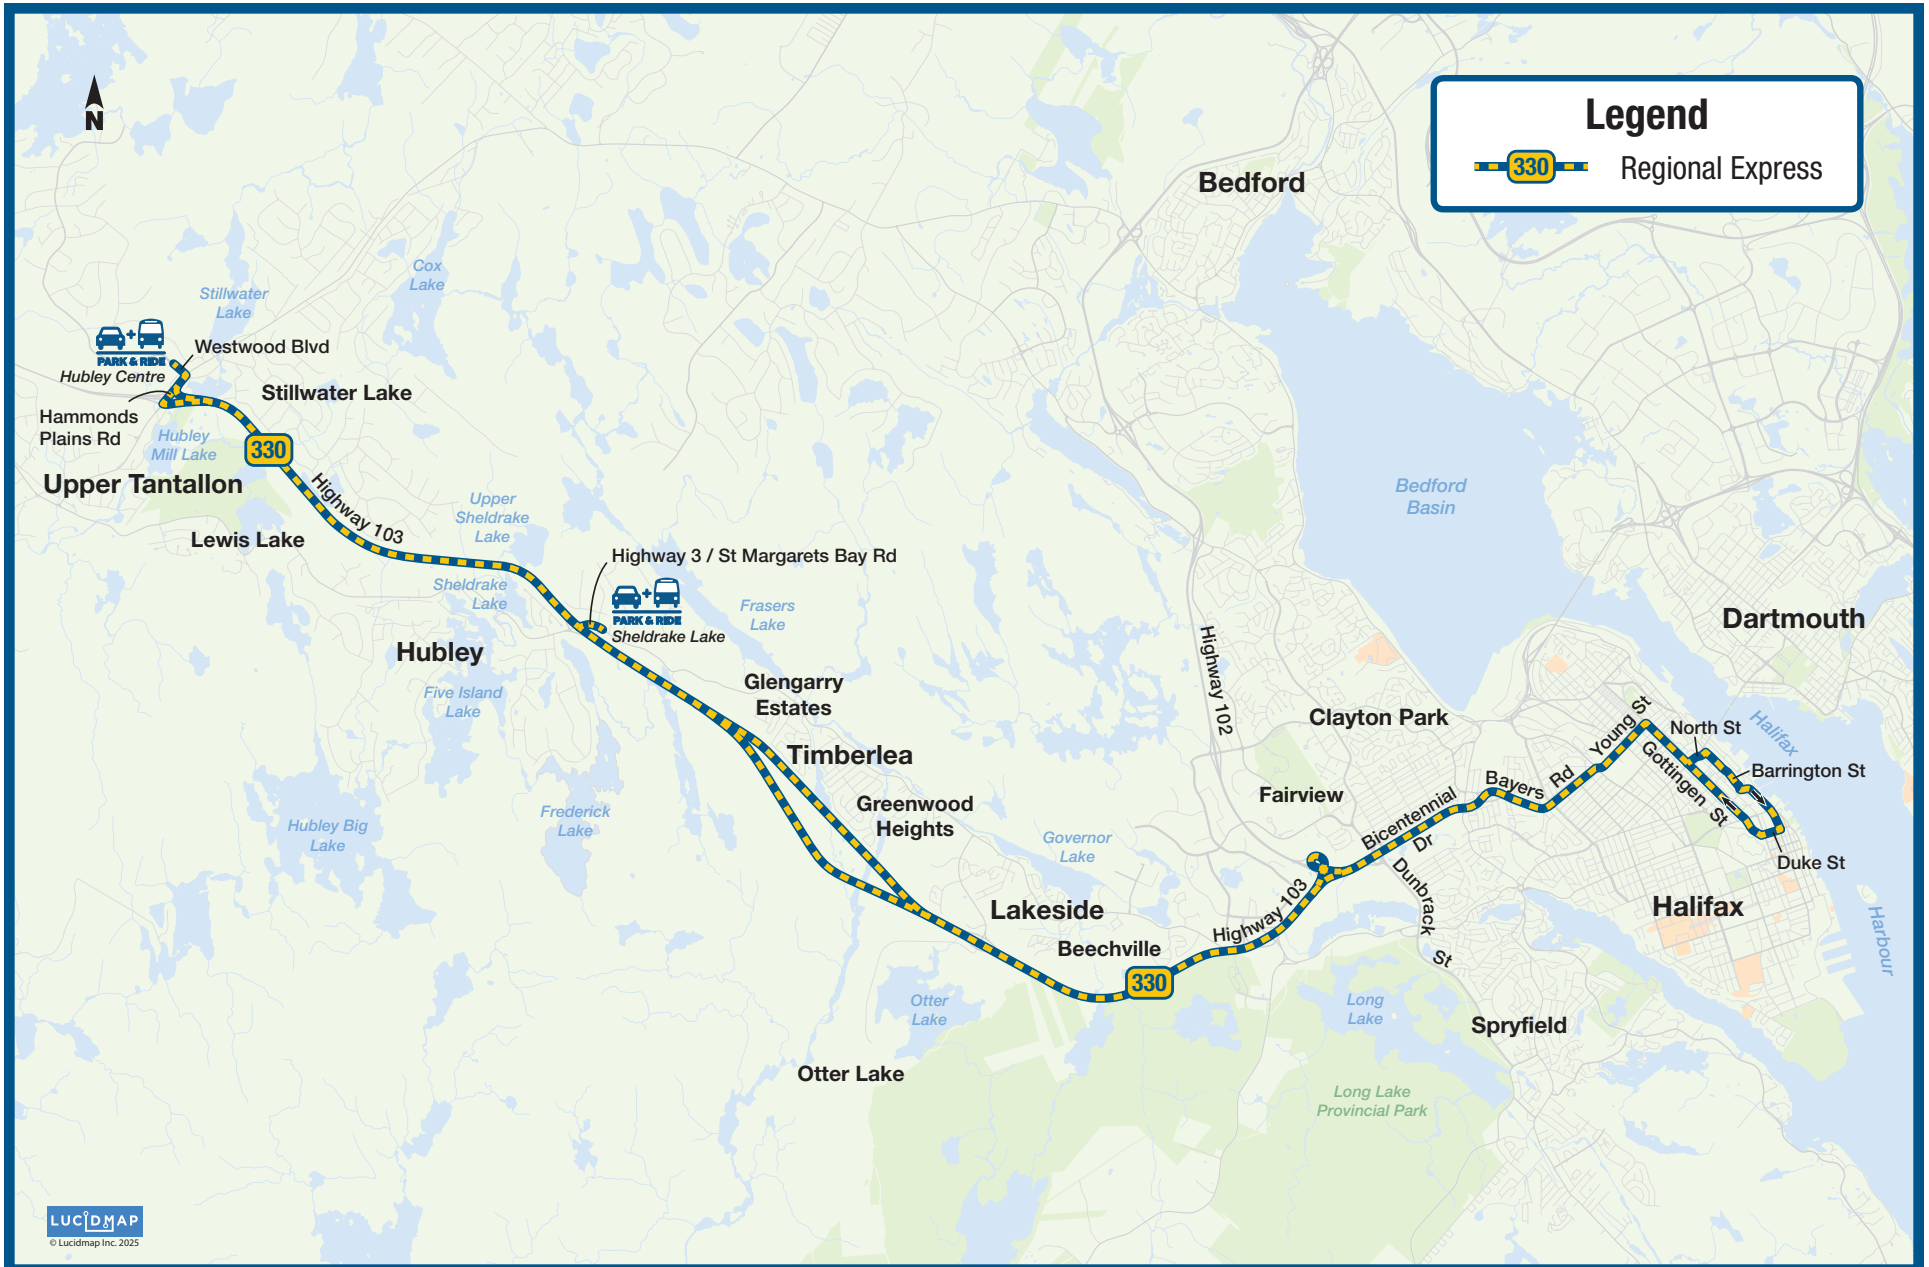

330

Tantallon Regional Express

HALIFAX
TRANSIT

LUCIDMAP
© Lucidmap Inc. 2025

Effective Date: February 24, 2025