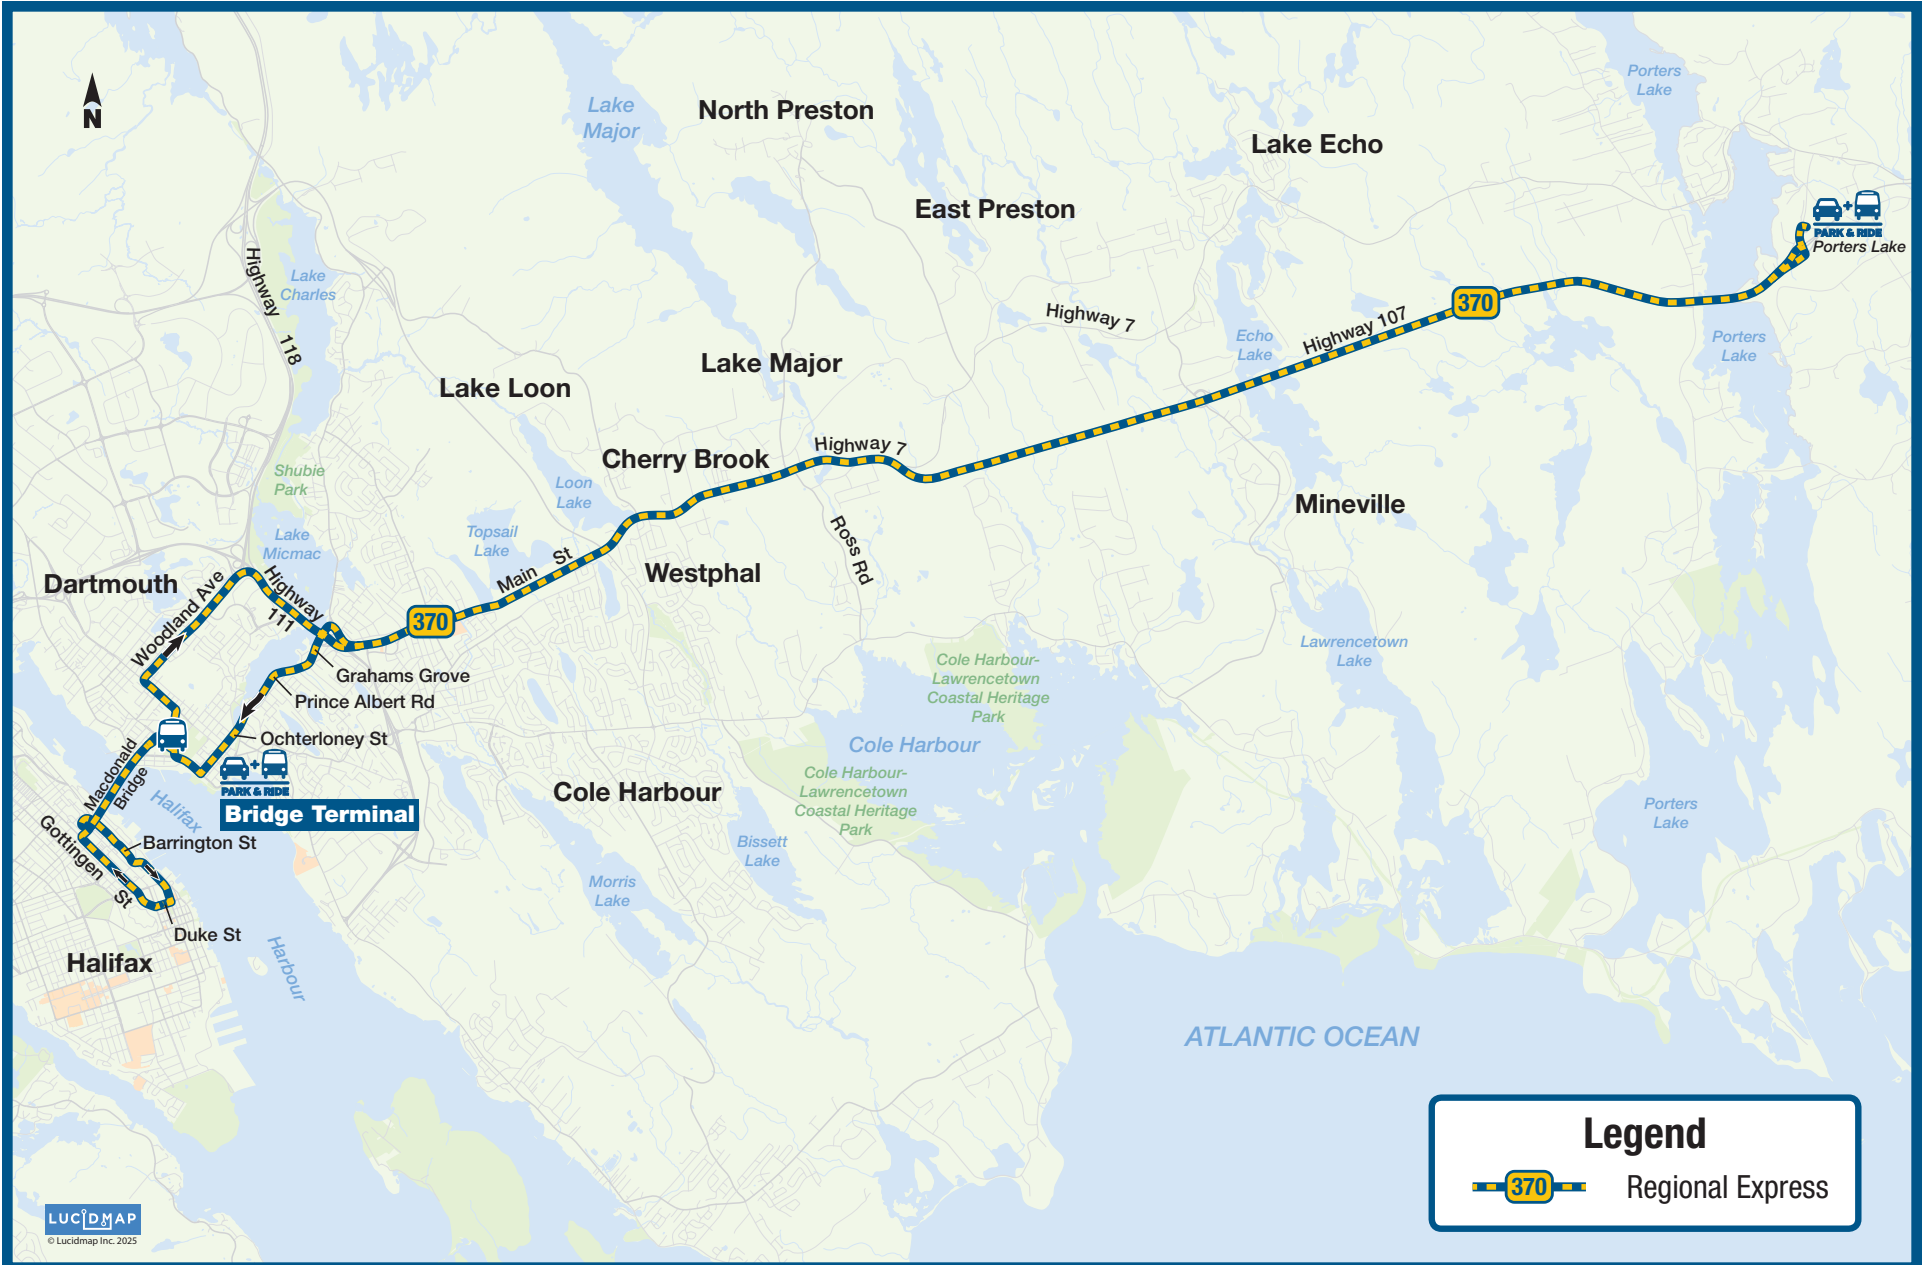

# 370

## Porters Lake Regional Express

### HALIFAX TRANSIT

LUCIDMAP  
© Lucidmap Inc. 2025

Effective Date: February 24, 2025