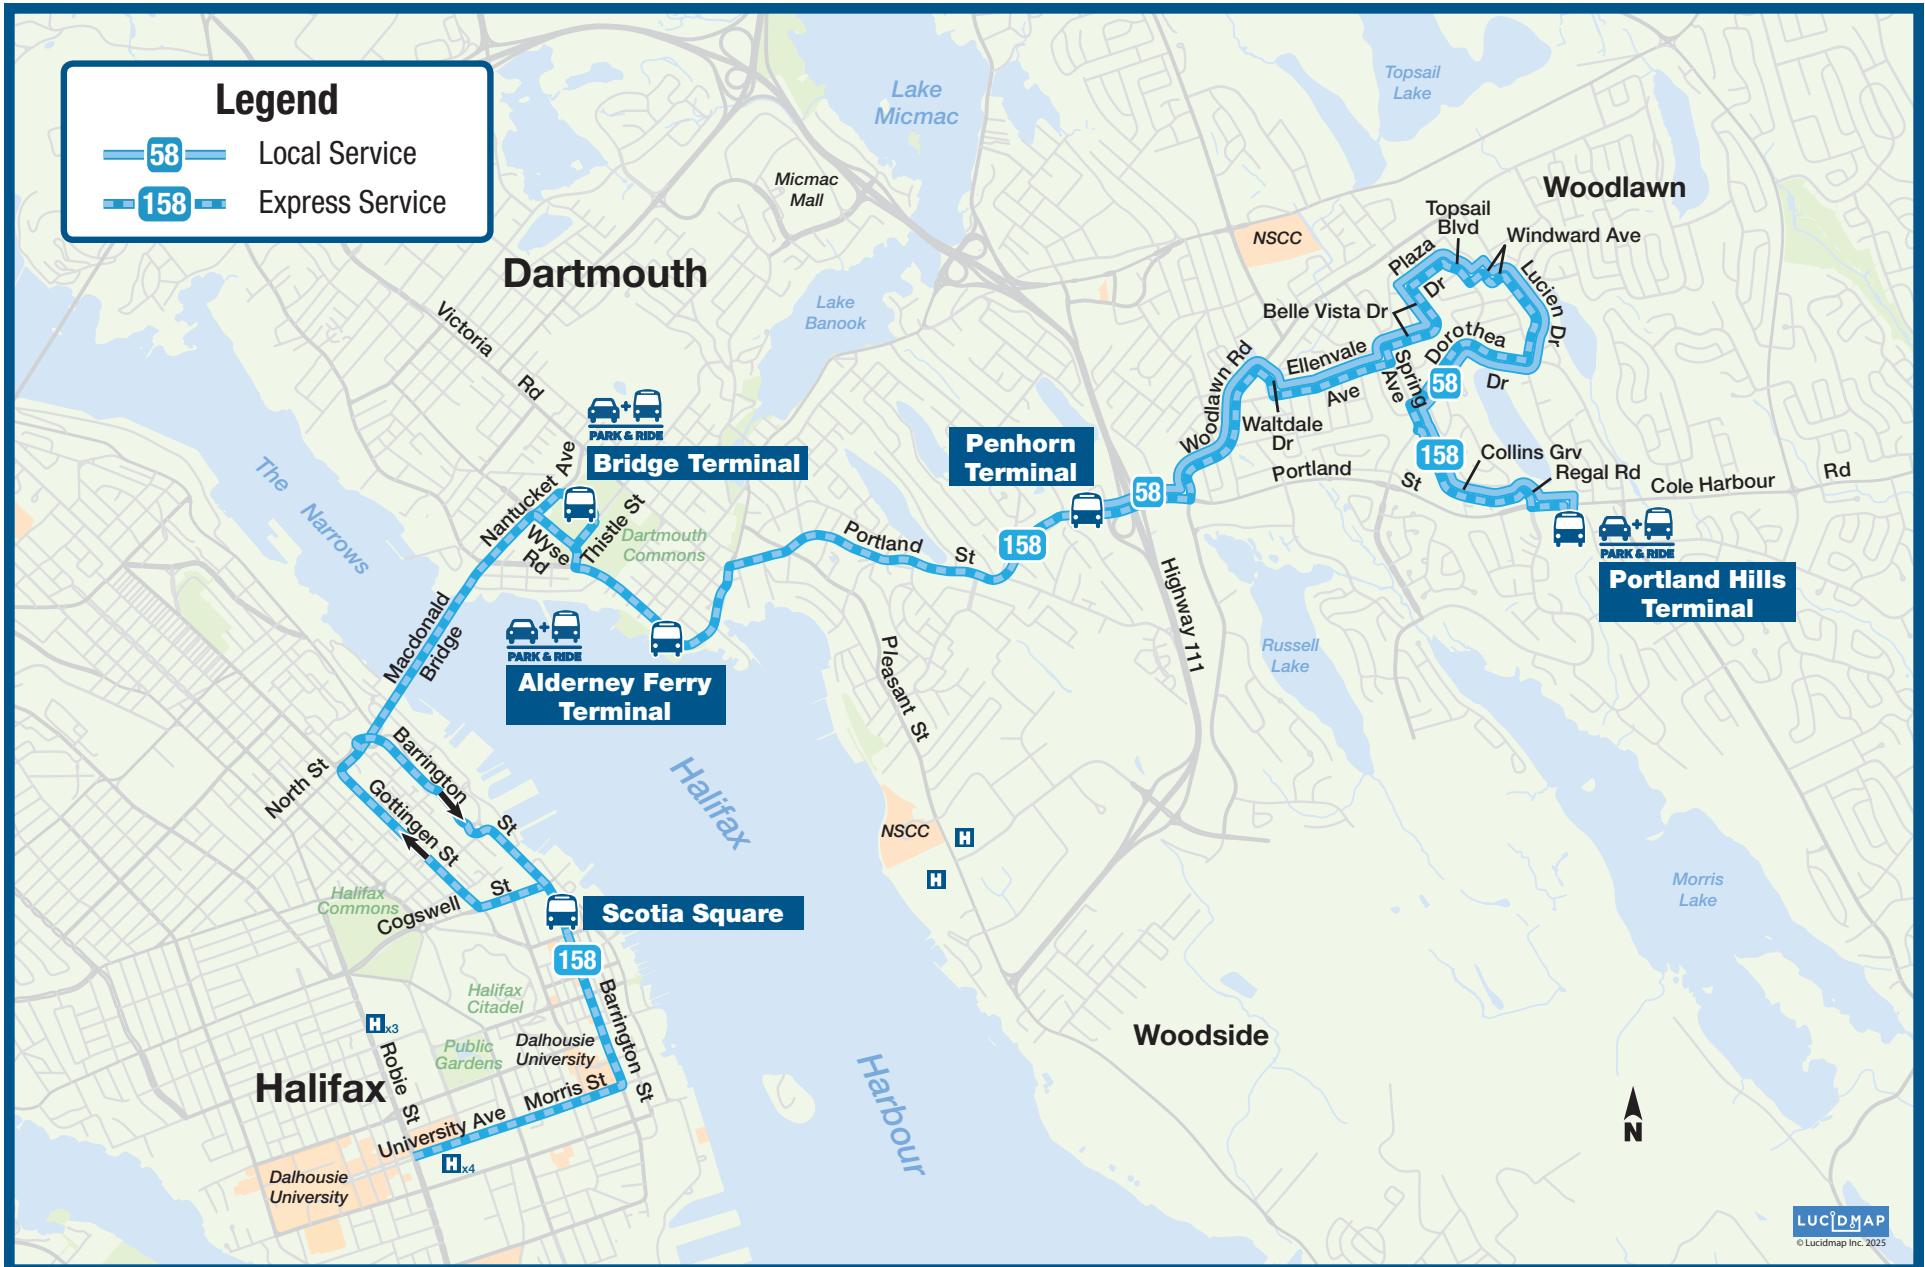

58

Woodlawn

158

Woodlawn Express

HALIFAX TRANSIT

Effective Date: February 24, 2025